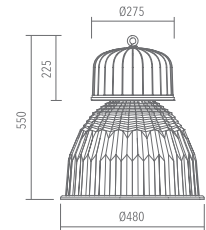

Habana IP44

LC3 00743 2

Rotosymmetric
 Ø 480mm IP44

Technical description

Body made in die cast aluminium with UNI 5076 alloy. Optional tempered glass, sodic/calcic type, 5mm thick, heat-proof and crash-proof. Reflector in pure aluminium, thickness 12/10, turned anodized and polished.

Installation

Industrial indoor

Size (mm)

480 x 480 x 550

Colour

Grey 2

Code	Source	Power	Current	Connection	Lampada
LC3 00743 2	Metal halide vapour	400 W	3,25 A	E 40	ME HPI PLUS BU

Accessories

Griglia di protezione
Wire guard

Codice / code	Codice / code
L90 00000 0 Ø 390	L90 00300 0 Ø 500
L90 00100 0 Ø 450	L90 00400 0 Ø 580
L90 00200 0 Ø 480	L90 00500 0 Ø 680

E27 HEG max 250 W con commutatore*
E27 HEG max 250W with converter