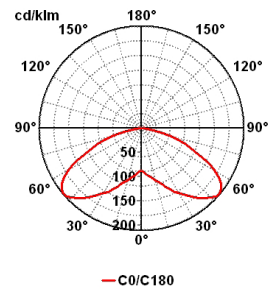

Habana IP44

LC3 00743 2

Rotosymmetric
 Ø 480mm IP44

Technical description

Body made in die cast aluminium with UNI 5076 alloy. Optional tempered glass, sodic/calcic type, 5mm thick, heat-proof and crash-proof. Reflector in pure aluminium, thickness 12/10, turned anodized and polished.

Installation

Industrial indoor

Size (mm)

480 x 480 x 550

Colour

Grey 2

Code	Source	Power	Current	Connection	Lampada
LC3 00743 2	Metal halide vapour	400 W	3,25 A	E 40	ME HPI PLUS BU

Accessories

Griglia di protezione
Wire guard

Codice / code	Codice / code
L90 00000 0 Ø 390	L90 00300 0 Ø 500
L90 00100 0 Ø 450	L90 00400 0 Ø 580
L90 00200 0 Ø 480	L90 00500 0 Ø 680

E27 HEG max 250 W con commutatore*
E27 HEG max 250W with converter